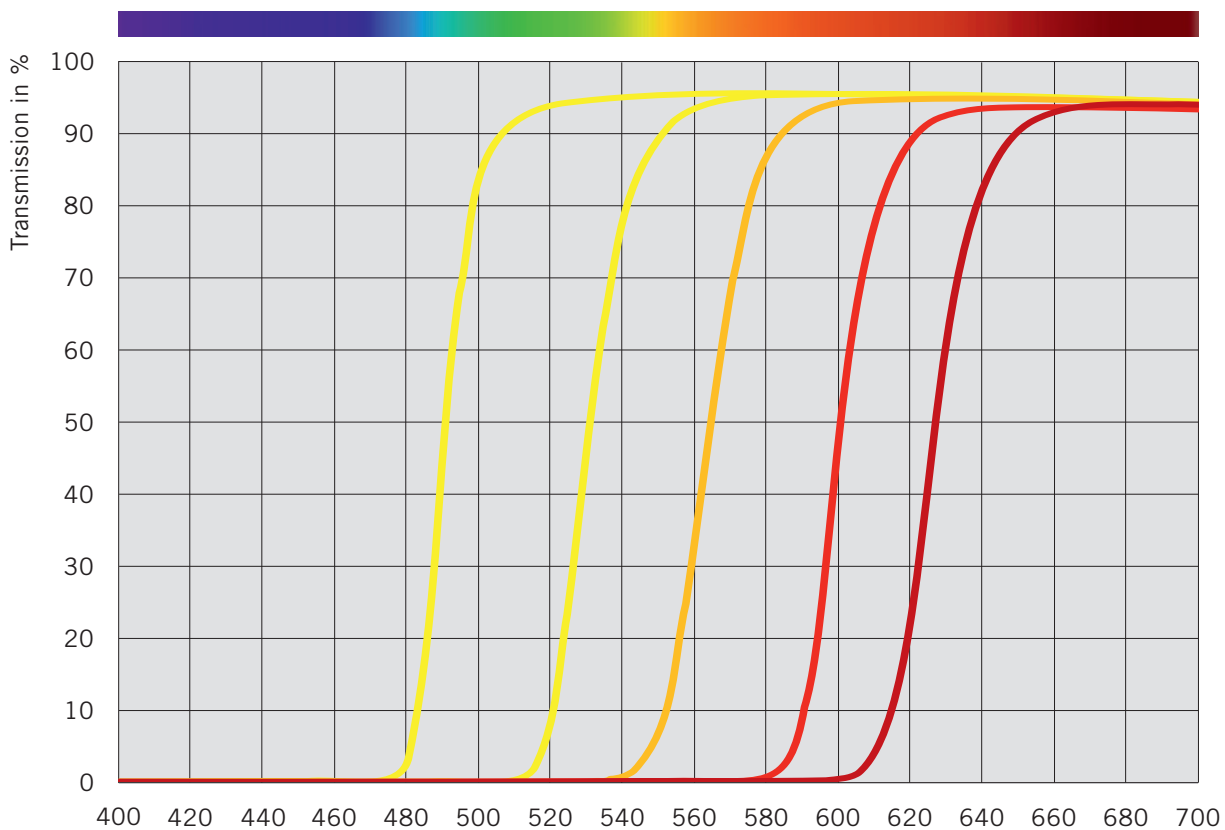

CAMERA FILTERS TO SUPPRESS THE EXCITATION LIGHT

SPECTRAL CHARACTERISTICS

The camera filters have a $\varnothing 77$ mm screw thread and can also be used on lenses with smaller thread diameters using adapter rings.

Wavelength in nm

Order codes:

- 9200.0008 yellow medium
- 9200.0007 yellow dark
- 9200.0009 orange
- 9200.0011 red bright
- 9200.0010 red

Lumatec GmbH
 Linienstrasse 9 – 13
 82041 Deisenhofen
 Germany

T + 49 - 89 - 74 28 22 0
 F + 49 - 89 - 74 28 22 64