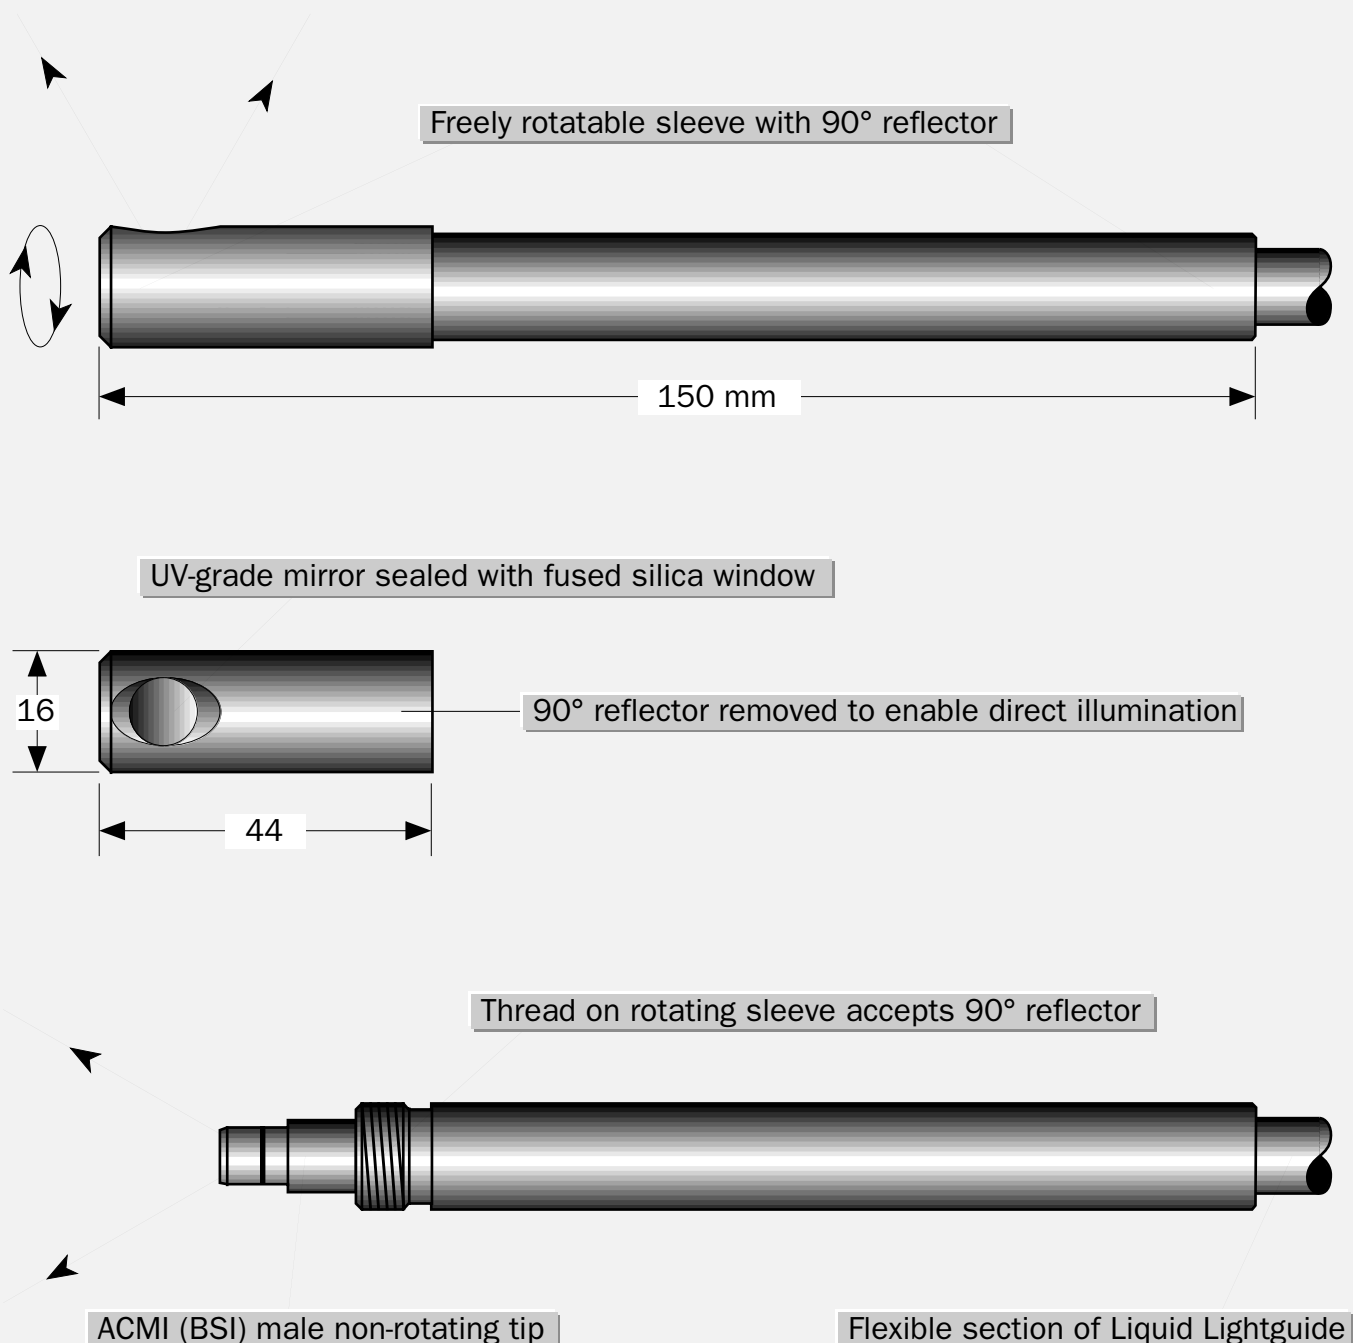

LUMATEC *introduces*

90° Fully Rotatable Liquid Lightguide Tip

For ultraviolet and visible inspection of large bores

The rotating sleeve is an integral part of a Liquid Lightguide. The 90° reflector must therefore be ordered together with a Liquid Lightguide carrying the rotating sleeve.